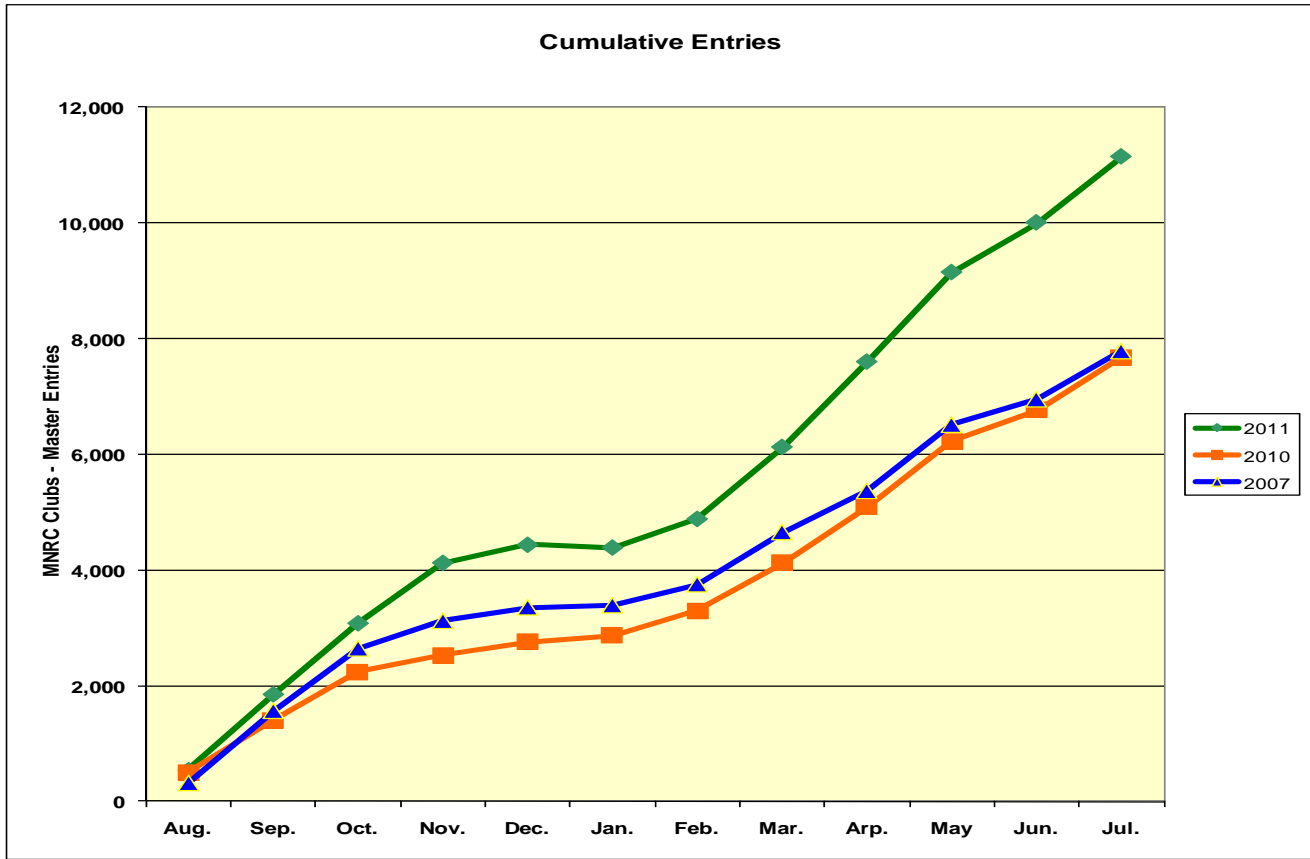

## Master Entries at MNRC Clubs in the Atlantic & East Central Regions (plus Texas) (2007, 2010 and 2011 Master National Years)

The 2011 Master National in Maryland has the potential to be the largest ever! We have decided to track the number of dogs running in master tests at MNRC clubs in the Atlantic and East Central Regions (plus Texas). These charts show a comparison of weekend hunt test entries for three distinct time periods. We compare entries for 2011 with entries from 2010 when the MN was held on the west coast, and 2007 when the MN was last held in the Atlantic Region. The Cumulative Entries chart shows the sum of entries for each month plus entries for all preceding months for that MN year. We will update these charts as data are available.